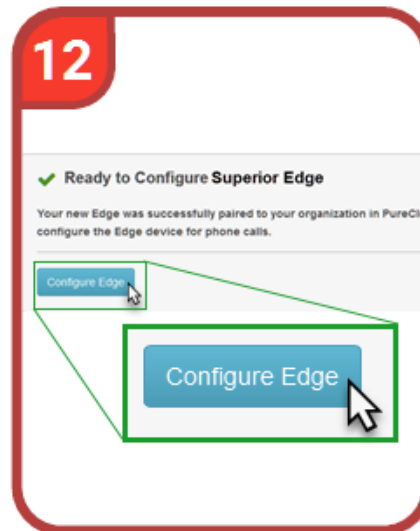

Genesys no longer sells the Genesys Cloud Edge Micro or Mini V. However, we still provide support for these appliances.

Copyright ©2020 Genesys.
2001 Junipero Serra Blvd., Daly City, CA 94014

Genesys® powers 25 billion of the world's best customer experiences each year. Our success comes from seamlessly connecting employees and customers across channels, on-premise and in the cloud. Over 10,000 companies in 100+ countries trust our #1 customer experience platform to drive great business outcomes and lasting relationships. Visit genesys.com