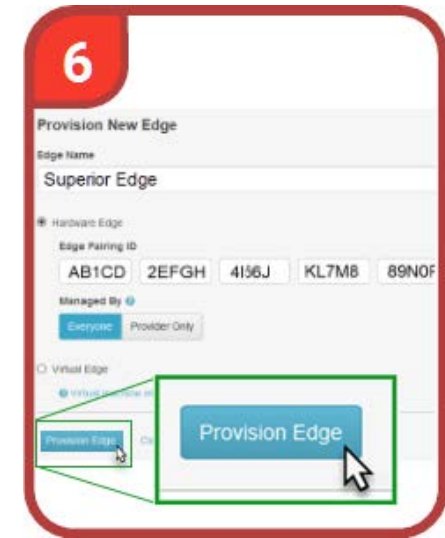

Genesys Cloud Edge Mini/Micro

Setup Quick Reference Guide - LCD

©2020 Genesys. All rights reserved.

Genesys no longer sells the Genesys Cloud Edge Micro or Mini v1. However, we still provide support for these appliances.