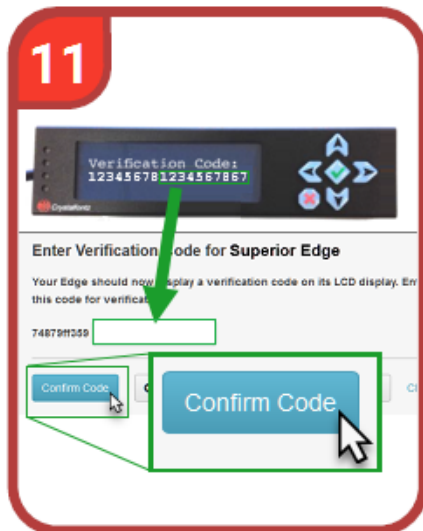

Genesys no longer sells the Genesys Cloud Edge Micro or Mini V. However, we still provide support for these appliances.

Copyright ©2020 Genesys.
2001 Junipero Serra Blvd., Daly City, CA 94014

Genesys® powers 25 billion of the world's best customer experiences each year. Our success comes from seamlessly connecting employees and customers across channels, on-premise and in the cloud. Over 10,000 companies in 100+ countries trust our #1 customer experience platform to drive great business outcomes and lasting relationships. Visit genesys.com