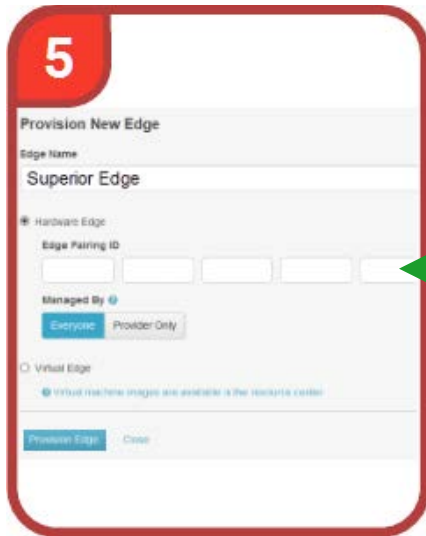

Genesys Cloud Edge Mini/Micro

Setup Quick Reference Guide - LCD

©2020 Genesys. All rights reserved.

Genesys no longer sells the Genesys Cloud Edge Micro or Mini v1. However, we still provide support for these appliances.